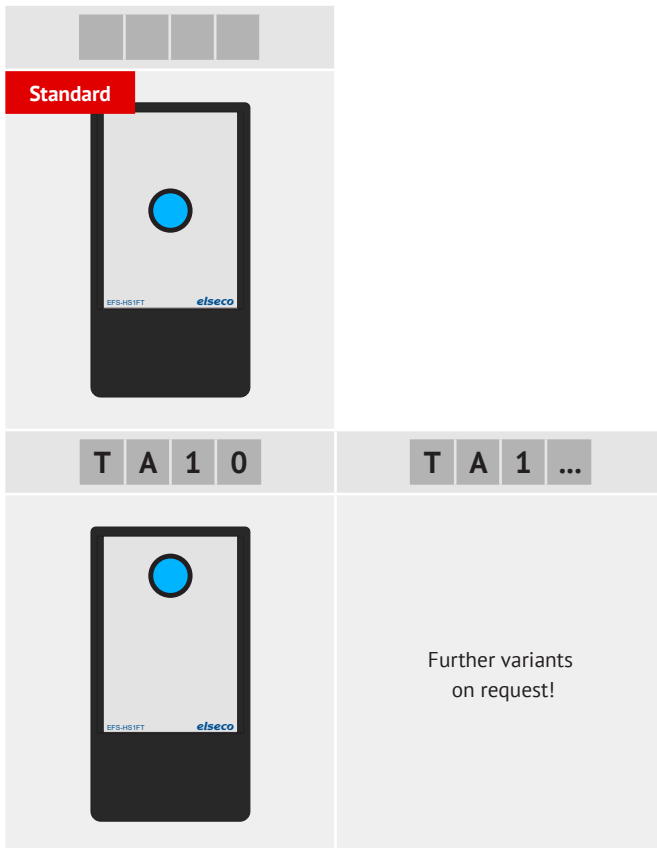

## Order codes for radio transmitter with 1 button

### Order Coding

- When ordering, please specify the code of one of the button layouts shown below and the button colour.
- No order code is required to order the standard button layout!
- Non-standard layouts are made to order!